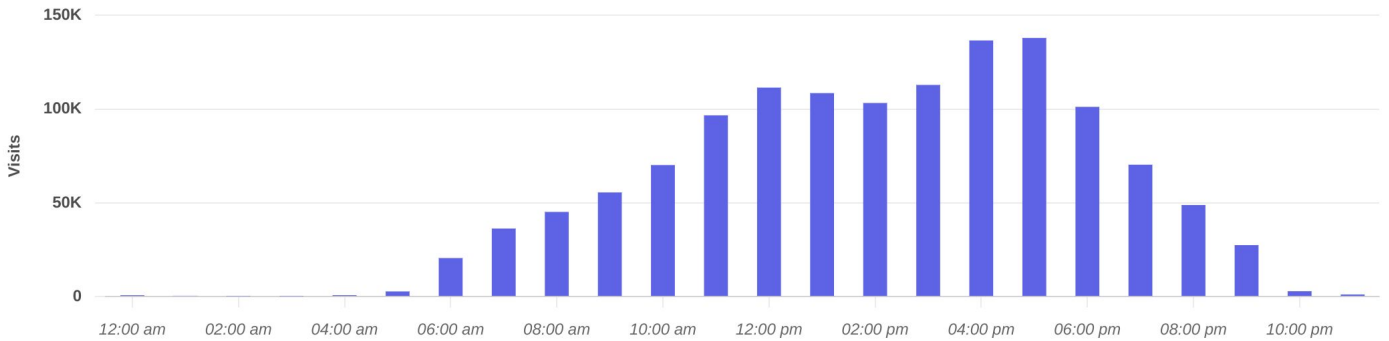

## Daily Visits

**Brentwood Plaza**  
8800 Manchester Rd, Brentwood, MO 63...

Visits | Jan 1st, 2024 - Dec 31st, 2024  
Data provided by Placer Labs Inc. ([www.placer.ai](http://www.placer.ai))

## Hourly Visits

**Brentwood Plaza**  
8800 Manchester Rd, Brentwood, MO 63...

Visits | Jan 1st, 2024 - Dec 31st, 2024  
Data provided by Placer Labs Inc. ([www.placer.ai](http://www.placer.ai))