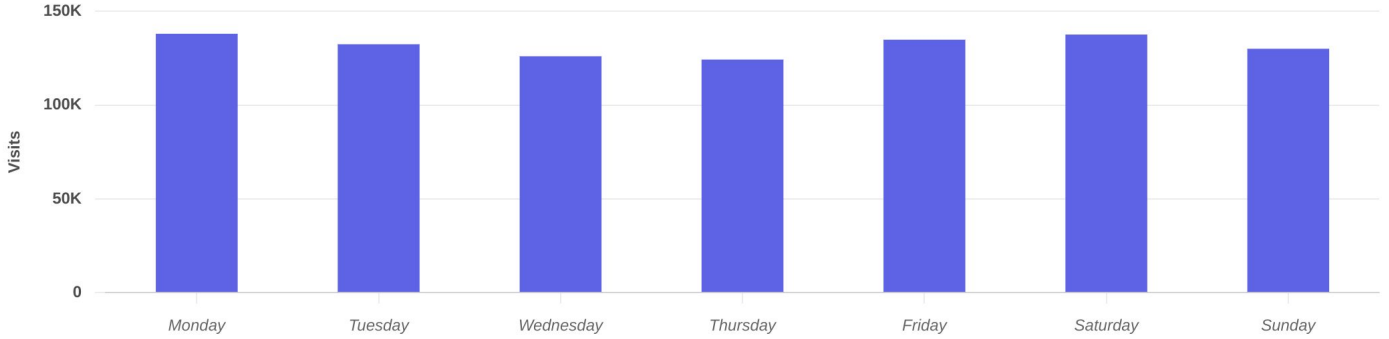

## Visits Trend

**Brentwood Plaza**  
Manchester Rd, Brentwood, MO

Daily | Visits | Jan 1st, 2024 - Dec 31st, 2024  
Data provided by Placer Labs Inc. (www.placer.ai)

## Daily Visits

**Brentwood Plaza**  
8800 Manchester Rd, Brentwood, MO 63...

Visits | Jan 1st, 2024 - Dec 31st, 2024  
Data provided by Placer Labs Inc. ([www.placer.ai](http://www.placer.ai))