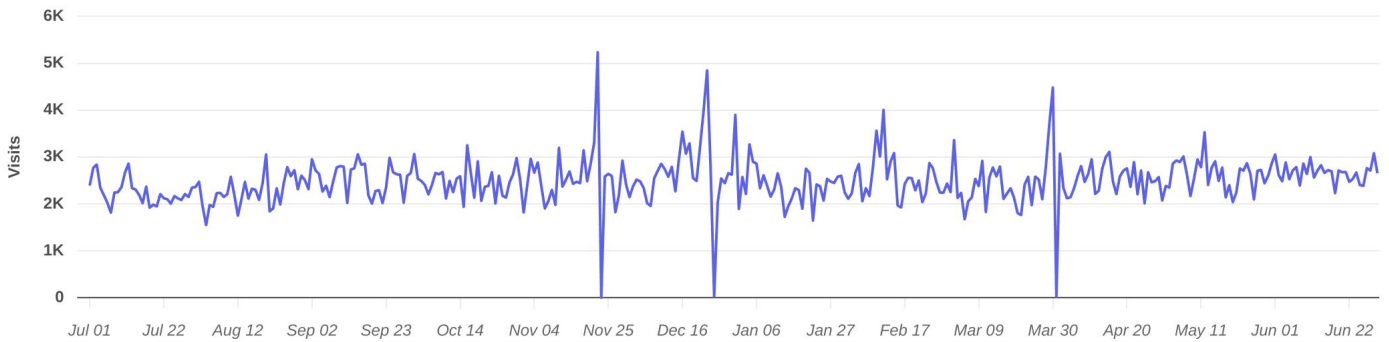

Property Overview

Jul 1, 2023 - Jun 30, 2024

Metrics

Brentwood Plaza

8800 Manchester Rd, Brentwood, MO 63144

Visits	910.1K	Avg. Dwell Time	22 min
Visits / sq ft	14.92	Panel Visits	30.8K
Size - sq ft	61K (GLA)	Visits YoY	+5.8%
Visitors	144.8K	Visits Yo2Y	+10.6%
Visit Frequency	6.29	Visits Yo3Y	+18%

Jul 1st, 2023 - Jun 30th, 2024

Data provided by Placer Labs Inc. (www.placer.ai)

Visits Trend

Brentwood Plaza

Manchester Rd, Brentwood, MO

Daily | Visits | Jul 1st, 2023 - Jun 30th, 2024

Data provided by Placer Labs Inc. (www.placer.ai)

Property Overview

Jul 1, 2023 - Jun 30, 2024

Daily Visits

Brentwood Plaza
8800 Manchester Rd, Brentwood, MO 63...

Visits | Jul 1st, 2023 - Jun 30th, 2024
Data provided by Placer Labs Inc. (www.placer.ai)

Hourly Visits