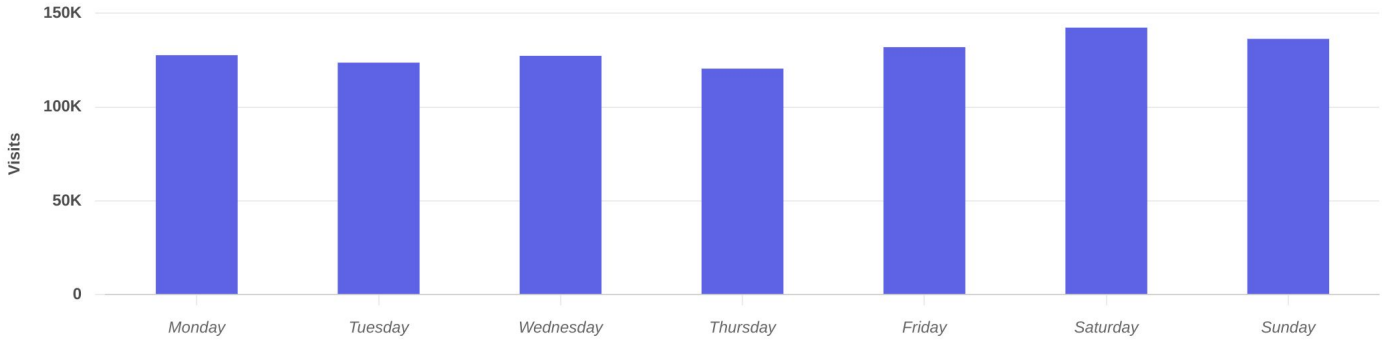

Property Overview

Jul 1, 2023 - Jun 30, 2024

Metrics

Brentwood Plaza

8800 Manchester Rd, Brentwood, MO 63144

Visits	910.1K	Avg. Dwell Time	22 min
Visits / sq ft	14.92	Panel Visits	30.8K
Size - sq ft	61K (GLA)	Visits YoY	+5.8%
Visitors	144.8K	Visits Yo2Y	+10.6%
Visit Frequency	6.29	Visits Yo3Y	+18%

Jul 1st, 2023 - Jun 30th, 2024

Data provided by Placer Labs Inc. (www.placer.ai)

Visits Trend

Brentwood Plaza

Manchester Rd, Brentwood, MO

Daily | Visits | Jul 1st, 2023 - Jun 30th, 2024

Data provided by Placer Labs Inc. (www.placer.ai)

Property Overview

Jul 1, 2023 - Jun 30, 2024

Daily Visits

Brentwood Plaza
8800 Manchester Rd, Brentwood, MO 63...

Visits | Jul 1st, 2023 - Jun 30th, 2024
Data provided by Placer Labs Inc. (www.placer.ai)

Hourly Visits

Brentwood Plaza
8800 Manchester Rd, Brentwood, MO 63...

Visits | Jul 1st, 2023 - Jun 30th, 2024
Data provided by Placer Labs Inc. (www.placer.ai)

Property Overview

Jul 1, 2023 - Jun 30, 2024

Visitor Journey - Routes