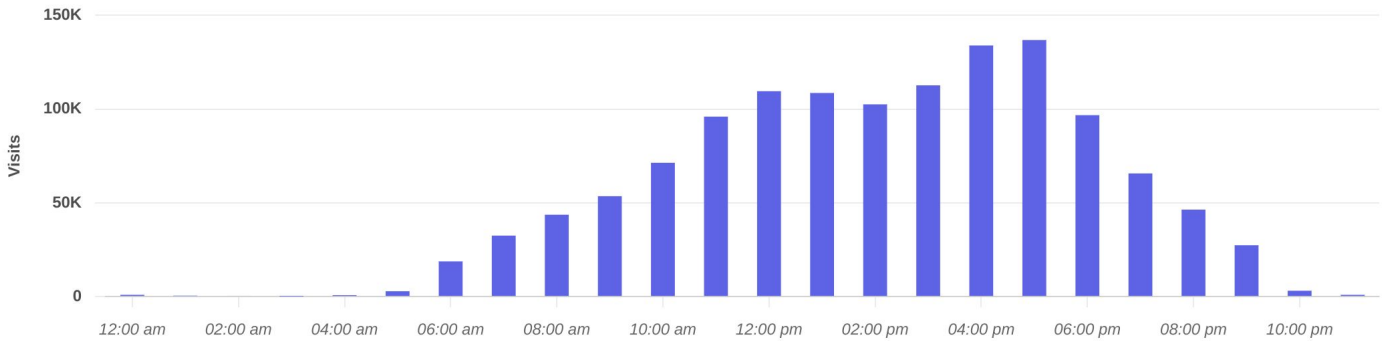

Property Overview

Jul 1, 2023 - Jun 30, 2024

Daily Visits

Brentwood Plaza
8800 Manchester Rd, Brentwood, MO 63...

Visits | Jul 1st, 2023 - Jun 30th, 2024
Data provided by Placer Labs Inc. (www.placer.ai)

Hourly Visits

Brentwood Plaza
8800 Manchester Rd, Brentwood, MO 63...

Visits | Jul 1st, 2023 - Jun 30th, 2024
Data provided by Placer Labs Inc. (www.placer.ai)

Property Overview

Jul 1, 2023 - Jun 30, 2024

Visitor Journey - Routes

To protect individual privacy, the beginning points shown for each route are approximations and do not represent actual home locations.

Journey Direction: To Property | Jul 1st, 2023 - Jun 30th, 2024
Data provided by Placer Labs Inc. (www.placer.ai)