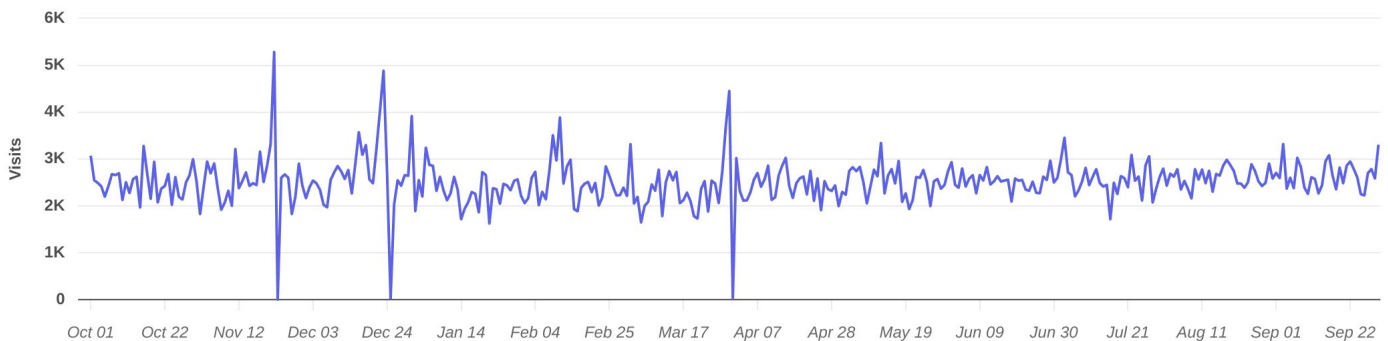

Property Overview

Oct 1, 2023 - Sep 30, 2024

Metrics

Brentwood Plaza

8800 Manchester Rd, Brentwood, MO 63144

Visits	921.5K	Avg. Dwell Time	22 min
Visits / sq ft	15.11	Panel Visits	33.1K
Size - sq ft	61K (GLA)	Visits YoY	+5.8%
Visitors	144.3K	Visits Yo2Y	+10.2%
Visit Frequency	6.38	Visits Yo3Y	+17.7%

Oct 1st, 2023 - Sep 30th, 2024
Data provided by Placer Labs Inc. (www.placer.ai)

Visits Trend

Brentwood Plaza

Manchester Rd, Brentwood, MO

Daily | Visits | Oct 1st, 2023 - Sep 30th, 2024
Data provided by Placer Labs Inc. (www.placer.ai)