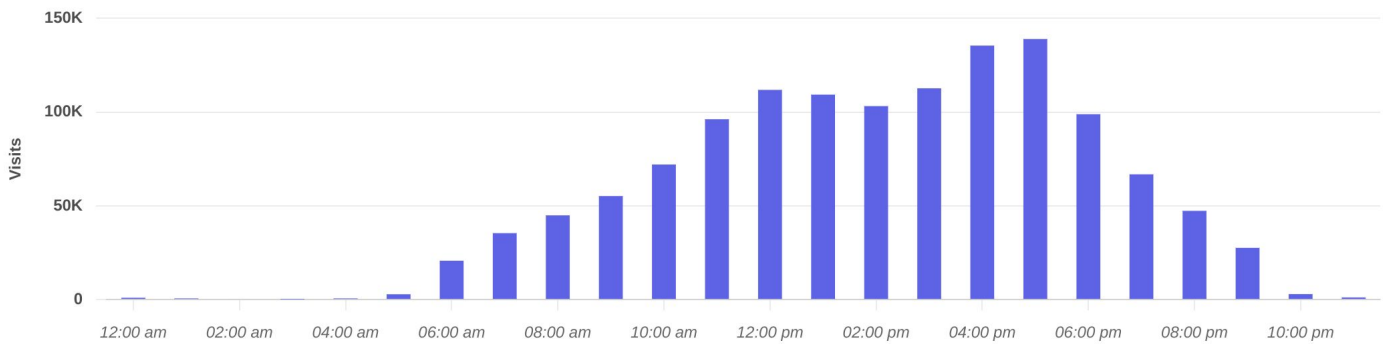

Property Overview

Oct 1, 2023 - Sep 30, 2024

Daily Visits

Brentwood Plaza
8800 Manchester Rd, Brentwood, MO 63...

Visits | Oct 1st, 2023 - Sep 30th, 2024
Data provided by Placer Labs Inc. (www.placer.ai)

Hourly Visits

Brentwood Plaza
8800 Manchester Rd, Brentwood, MO 63...

Visits | Oct 1st, 2023 - Sep 30th, 2024
Data provided by Placer Labs Inc. (www.placer.ai)

Property Overview

Oct 1, 2023 - Sep 30, 2024

Visitor Journey - Routes