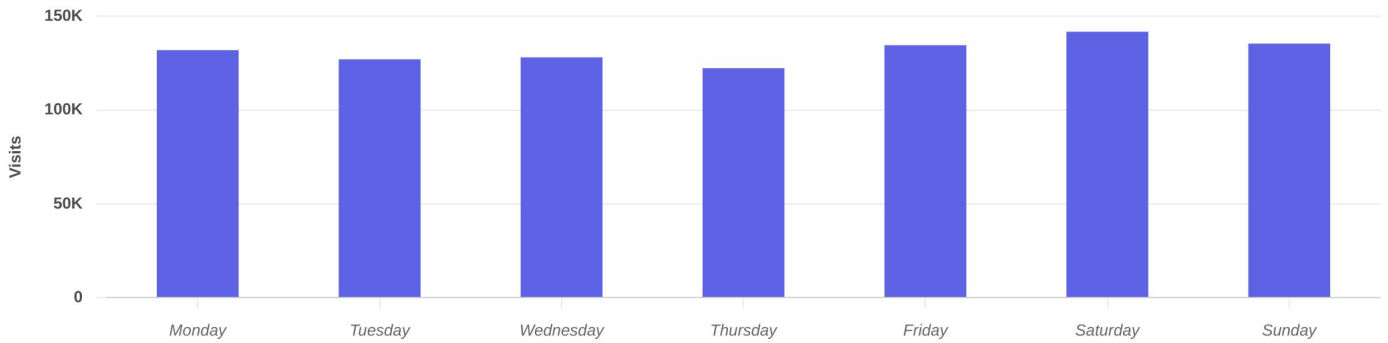

Oct 1st, 2023 - Sep 30th, 2024
Data provided by Placer Labs Inc. (www.placer.ai)

Visits Trend

Brentwood Plaza

Manchester Rd, Brentwood, MO

Daily | Visits | Oct 1st, 2023 - Sep 30th, 2024
Data provided by Placer Labs Inc. (www.placer.ai)

Property Overview

Oct 1, 2023 - Sep 30, 2024

Daily Visits

Brentwood Plaza
8800 Manchester Rd, Brentwood, MO 63...

Visits | Oct 1st, 2023 - Sep 30th, 2024
Data provided by Placer Labs Inc. (www.placer.ai)

Hourly Visits