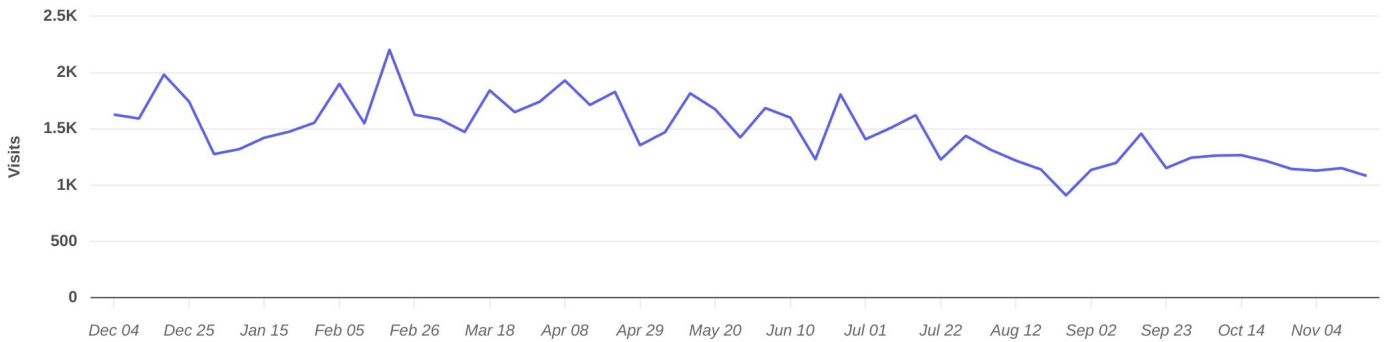

Property Overview

Dec 1, 2023 - Nov 30, 2024

Metrics

Frontier Plaza

2005 State Hwy K, O Fallon, MO 63366

Visits	76.8K	Avg. Dwell Time	35 min
Visits / sq ft	0.9	Panel Visits	6.1K
Size - sq ft	85.3K	Visits YoY	-7.1%
Visitors	38.5K	Visits Yo2Y	-0.8%
Visit Frequency	2.06	Visits Yo3Y	+1.6%

Dec 1st, 2023 - Nov 30th, 2024

Data provided by Placer Labs Inc. (www.placer.ai)

Visits Trend

Frontier Plaza

State Hwy K, O Fallon, MO

Weekly | Visits | Dec 1st, 2023 - Nov 30th, 2024

Data provided by Placer Labs Inc. (www.placer.ai)

Property Overview

Dec 1, 2023 - Nov 30, 2024

Daily Visits

Frontier Plaza

2005 State Hwy K, O Fallon, MO 63366

Visits | Dec 1st, 2023 - Nov 30th, 2024
Data provided by Placer Labs Inc. (www.placer.ai)

Hourly Visits