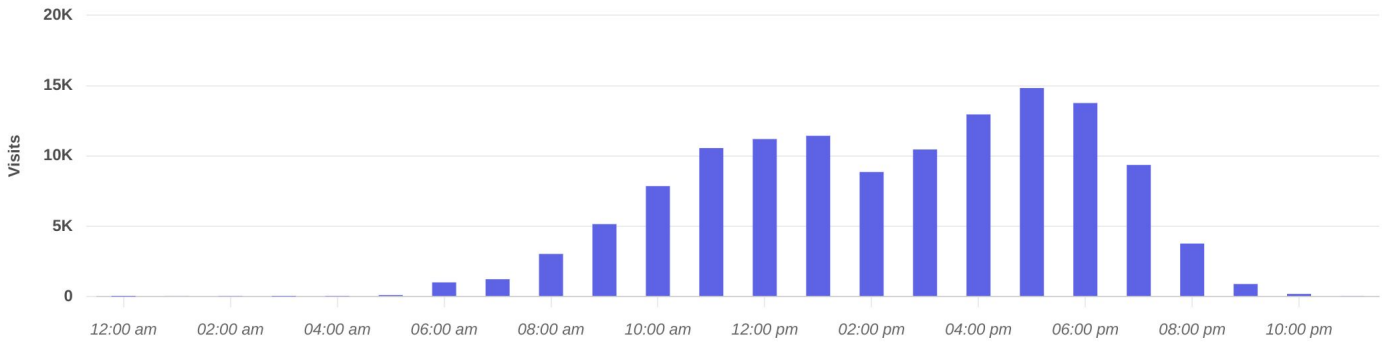

Property Overview

Dec 1, 2023 - Nov 30, 2024

Daily Visits

Frontier Plaza

2005 State Hwy K, O Fallon, MO 63366

Visits | Dec 1st, 2023 - Nov 30th, 2024
Data provided by Placer Labs Inc. (www.placer.ai)

Hourly Visits

Frontier Plaza

2005 State Hwy K, O Fallon, MO 63366

Visits | Dec 1st, 2023 - Nov 30th, 2024
Data provided by Placer Labs Inc. (www.placer.ai)

Property Overview

Dec 1, 2023 - Nov 30, 2024

Visitor Journey - Routes

To protect individual privacy, the beginning points shown for each route are approximations and do not represent actual home locations.

Journey Direction: To Property | Dec 1st, 2023 - Nov 30th, 2024
Data provided by Placer Labs Inc. (www.placer.ai)