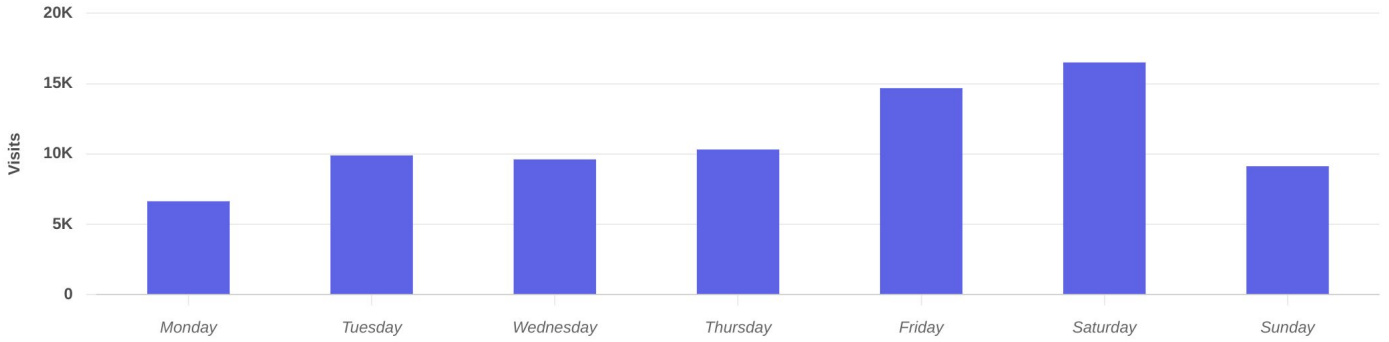

Property Overview

Dec 1, 2023 - Nov 30, 2024

Metrics

Frontier Plaza

2005 State Hwy K, O Fallon, MO 63366

Visits	76.8K	Avg. Dwell Time	35 min
Visits / sq ft	0.9	Panel Visits	6.1K
Size - sq ft	85.3K	Visits YoY	-7.1%
Visitors	38.5K	Visits Yo2Y	-0.8%
Visit Frequency	2.06	Visits Yo3Y	+1.6%

Dec 1st, 2023 - Nov 30th, 2024

Data provided by Placer Labs Inc. (www.placer.ai)

Visits Trend

Frontier Plaza

State Hwy K, O Fallon, MO

Weekly | Visits | Dec 1st, 2023 - Nov 30th, 2024

Data provided by Placer Labs Inc. (www.placer.ai)

Property Overview

Dec 1, 2023 - Nov 30, 2024

Daily Visits

Frontier Plaza

2005 State Hwy K, O Fallon, MO 63366

Visits | Dec 1st, 2023 - Nov 30th, 2024
Data provided by Placer Labs Inc. (www.placer.ai)

Hourly Visits