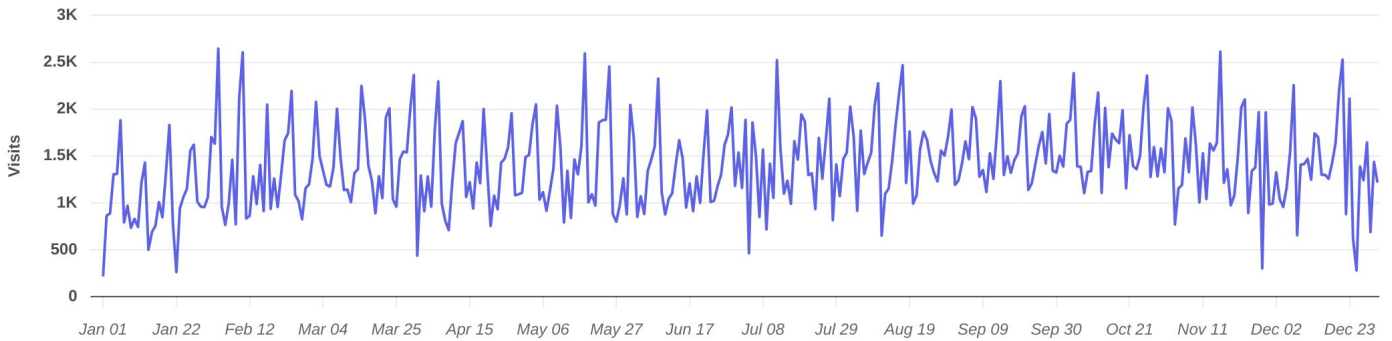

Property Overview

Jan 1 - Dec 31, 2024

Metrics

Bridgeton Square
12160 St Charles Rock Rd, Bridgeton, MO 6...

Visits	511.5K	Avg. Dwell Time	52 min
Visits / sq ft	1.99	Panel Visits	24.1K
Size - sq ft	257K	Visits YoY	+4%
Visitors	166.2K	Visits Yo2Y	+21.2%
Visit Frequency	3.08	Visits Yo3Y	+41.4%

Jan 1st, 2024 - Dec 31st, 2024
Data provided by Placer Labs Inc. (www.placer.ai)

Visits Trend

Bridgeton Square
St Charles Rock Rd, Bridgeton, MO

Daily | Visits | Jan 1st, 2024 - Dec 31st, 2024
Data provided by Placer Labs Inc. (www.placer.ai)

Property Overview

Jan 1 - Dec 31, 2024

Daily Visits

Bridgeton Square

12160 St Charles Rock Rd, Bridgeton, MO...

Visits | Jan 1st, 2024 - Dec 31st, 2024

Data provided by Placer Labs Inc. (www.placer.ai)

Hourly Visits