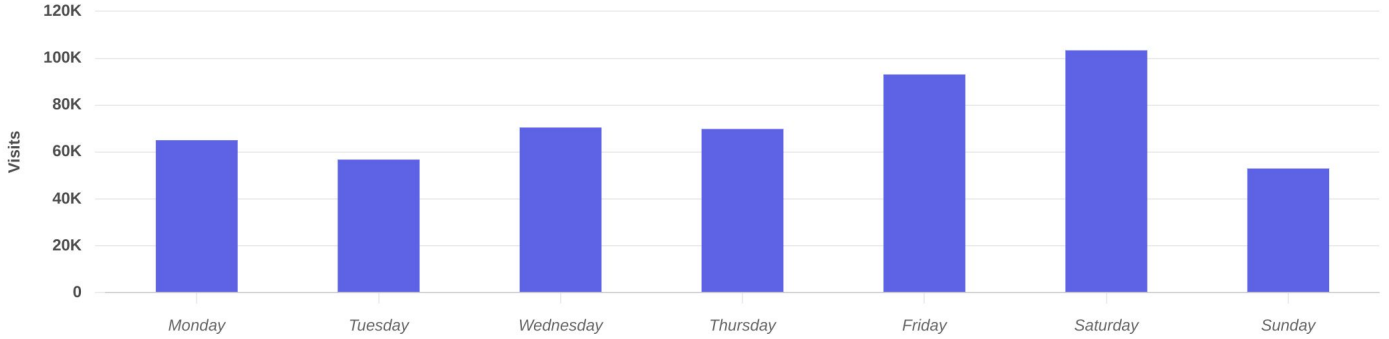

Jan 1st, 2024 - Dec 31st, 2024
Data provided by Placer Labs Inc. (www.placer.ai)

Visits Trend

Bridgeton Square
St Charles Rock Rd, Bridgeton, MO

Daily | Visits | Jan 1st, 2024 - Dec 31st, 2024
Data provided by Placer Labs Inc. (www.placer.ai)

Property Overview

Jan 1 - Dec 31, 2024

Daily Visits

Bridgeton Square

12160 St Charles Rock Rd, Bridgeton, MO...

Visits | Jan 1st, 2024 - Dec 31st, 2024

Data provided by Placer Labs Inc. (www.placer.ai)

Hourly Visits