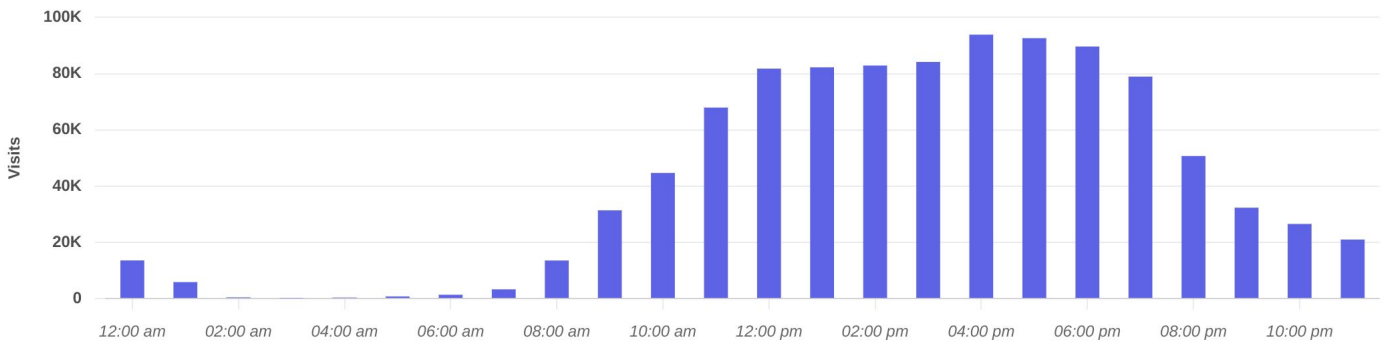

Property Overview

Jan 1 - Dec 31, 2024

Daily Visits

Bridgeton Square

12160 St Charles Rock Rd, Bridgeton, MO...

Visits | Jan 1st, 2024 - Dec 31st, 2024

Data provided by Placer Labs Inc. (www.placer.ai)

Hourly Visits

Bridgeton Square

12160 St Charles Rock Rd, Bridgeton, MO...

Visits | Jan 1st, 2024 - Dec 31st, 2024

Data provided by Placer Labs Inc. (www.placer.ai)

Property Overview

Jan 1 - Dec 31, 2024

Visitor Journey - Routes

To protect individual privacy, the beginning points shown for each route are approximations and do not represent actual home locations.

Journey Direction: To Property | Jan 1st, 2024 - Dec 31st, 2024
Data provided by Placer Labs Inc. (www.placer.ai)