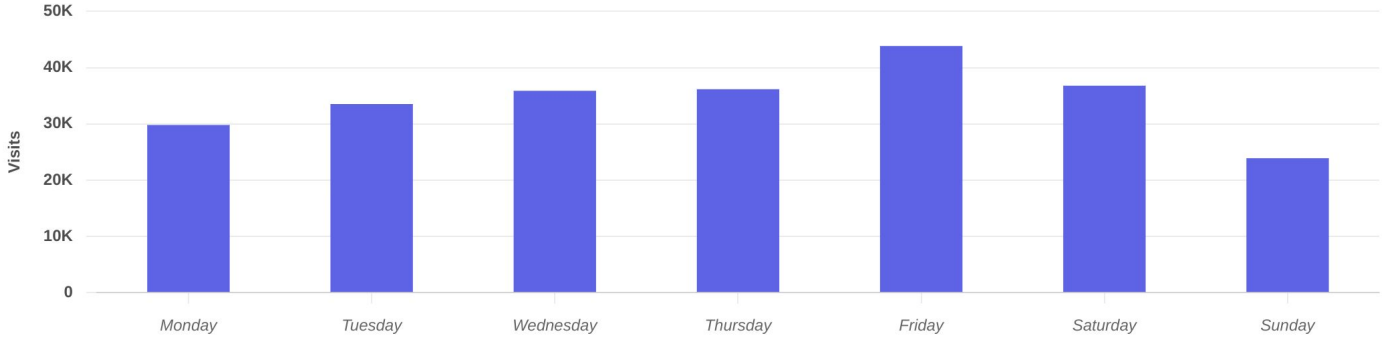

Property Overview

Jan 1 - Dec 31, 2024

Daily Visits

Plaza Shops

747 N New Ballas Rd, Creve Coeur, MO 6...

Visits | Jan 1st, 2024 - Dec 31st, 2024
Data provided by Placer Labs Inc. (www.placer.ai)