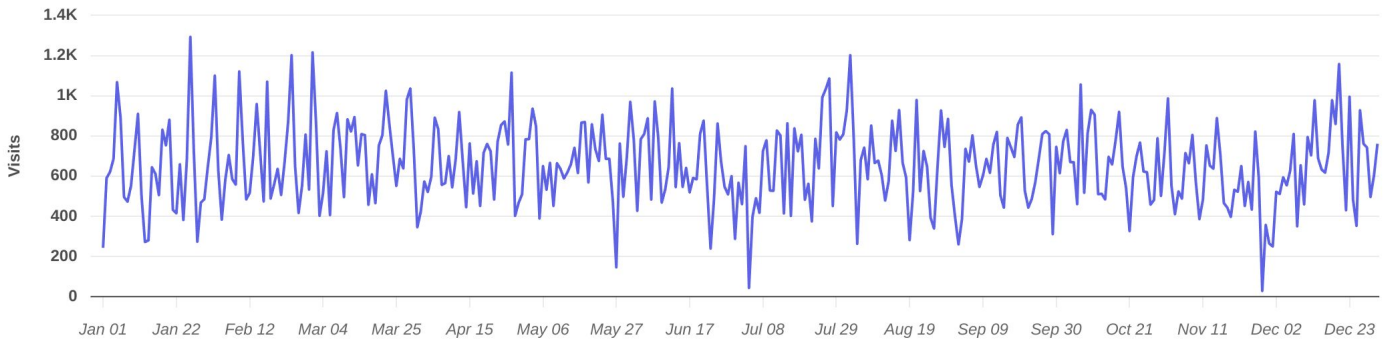

Property Overview

Jan 1 - Dec 31, 2024

Metrics

Plaza Shops
747 N New Ballas Rd, Creve Coeur, MO 63141

Visits	239.9K	Avg. Dwell Time	44 min
Visits / sq ft	2.3	Panel Visits	12.8K
Size - sq ft	104.4K	Visits YoY	-5.9%
Visitors	114K	Visits Yo2Y	+38.4%
Visit Frequency	2.11	Visits Yo3Y	+99.8%

Jan 1st, 2024 - Dec 31st, 2024
Data provided by Placer Labs Inc. (www.placer.ai)

Visits Trend

Plaza Shops
N New Ballas Rd, Creve Coeur, MO

Daily | Visits | Jan 1st, 2024 - Dec 31st, 2024
Data provided by Placer Labs Inc. (www.placer.ai)