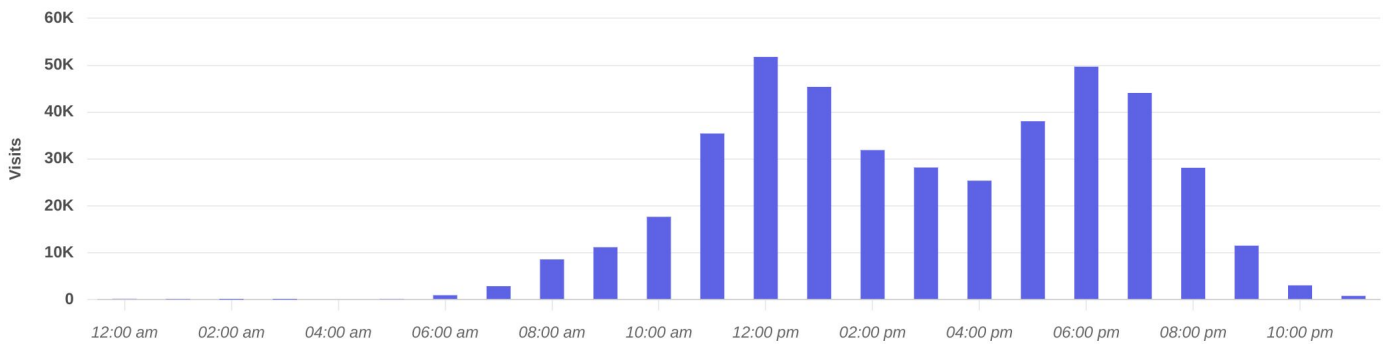

Hourly Visits

Plaza Shops

747 N New Ballas Rd, Creve Coeur, MO 6...

Visits | Sep 1st, 2023 - Aug 31st, 2024
Data provided by Placer Labs Inc. (www.placer.ai)