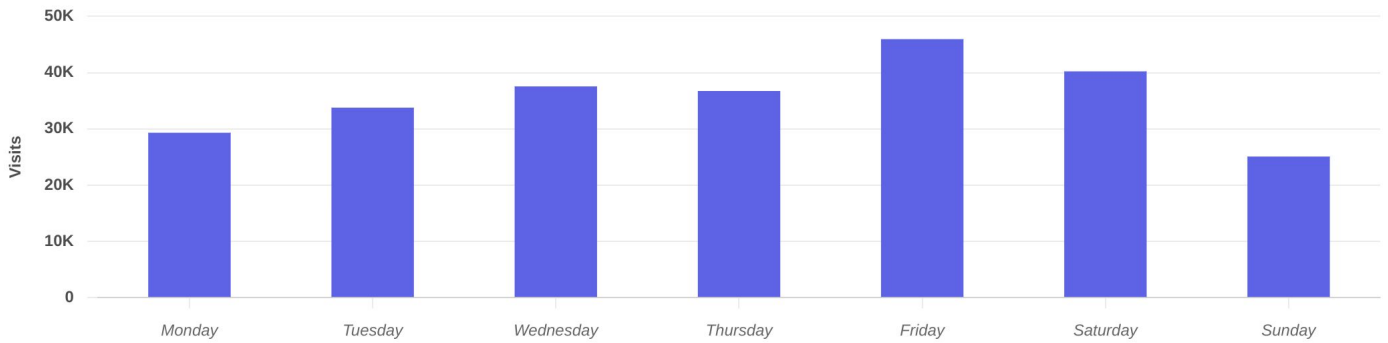

Property Overview

Sep 1, 2023 - Aug 31, 2024

Daily Visits

Plaza Shops

747 N New Ballas Rd, Creve Coeur, MO 6...

Visits | Sep 1st, 2023 - Aug 31st, 2024
Data provided by Placer Labs Inc. (www.placer.ai)