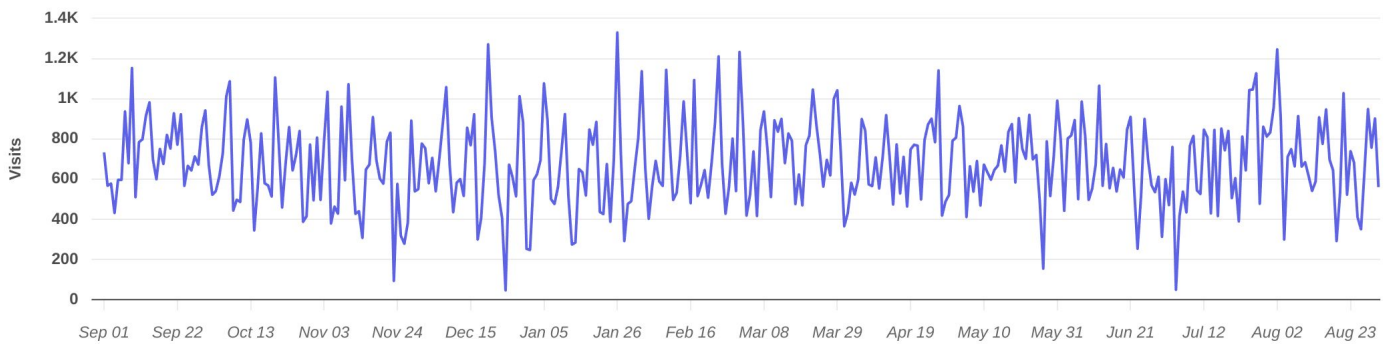

Property Overview

Sep 1, 2023 - Aug 31, 2024

Metrics

Plaza Shops

747 N New Ballas Rd, Creve Coeur, MO 63141

Visits	248.6K	Avg. Dwell Time	45 min
Visits / sq ft	2.38	Panel Visits	12.2K
Size - sq ft	104.4K	Visits YoY	+0.2%
Visitors	118K	Visits Yo2Y	+80.1%
Visit Frequency	2.11	Visits Yo3Y	+126.6%

Sep 1st, 2023 - Aug 31st, 2024
Data provided by Placer Labs Inc. (www.placer.ai)

Visits Trend

Plaza Shops

N New Ballas Rd, Creve Coeur, MO

Daily | Visits | Sep 1st, 2023 - Aug 31st, 2024
Data provided by Placer Labs Inc. (www.placer.ai)