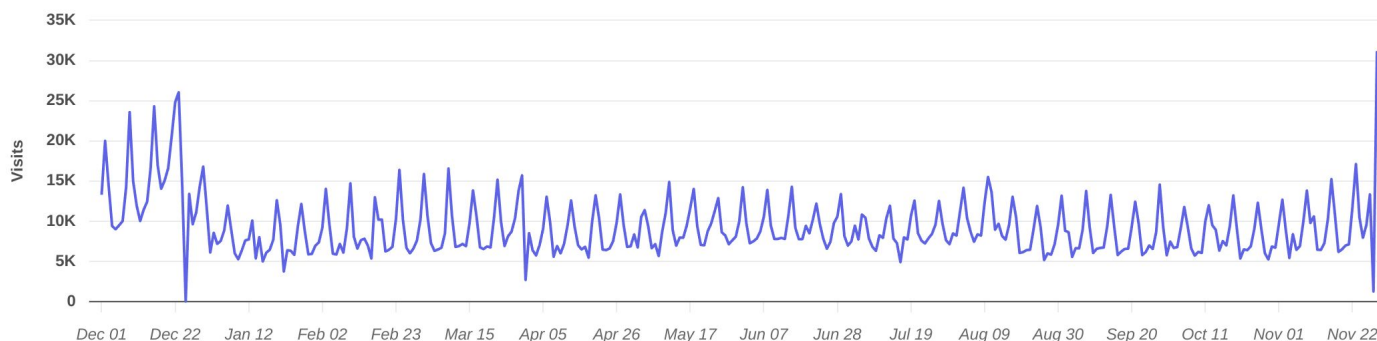

Property Overview

Dec 1, 2023 - Nov 30, 2024

Metrics

Lincoln Place

6165 N Illinois St, Fairview Heights, IL 62208

Visits	3.4M	Avg. Dwell Time	38 min
Visits / sq ft	12.47	Panel Visits	232.5K
Size - sq ft	271.9K (GLA)	Visits YoY	-3%
Visitors	688K	Visits Yo2Y	-2.5%
Visit Frequency	4.93	Visits Yo3Y	-5.6%

Dec 1st, 2023 - Nov 30th, 2024
Data provided by Placer Labs Inc. (www.placer.ai)

Visits Trend

Lincoln Place

N Illinois St, Fairview Heights, IL

Daily | Visits | Dec 1st, 2023 - Nov 30th, 2024
Data provided by Placer Labs Inc. (www.placer.ai)