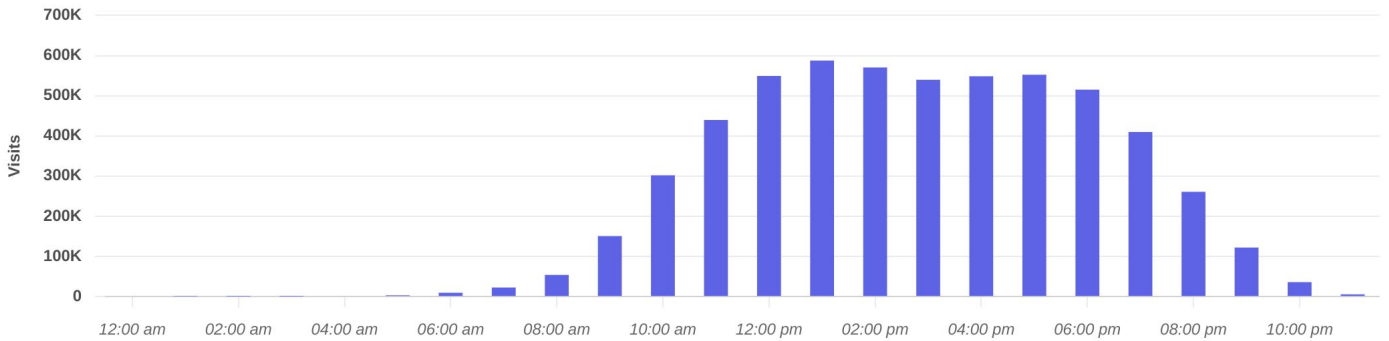

Dec 1st, 2023 - Nov 30th, 2024
Data provided by Placer Labs Inc. (www.placer.ai)

Visits Trend

Lincoln Place

N Illinois St, Fairview Heights, IL

Daily | Visits | Dec 1st, 2023 - Nov 30th, 2024
Data provided by Placer Labs Inc. (www.placer.ai)

Property Overview

Dec 1, 2023 - Nov 30, 2024

Daily Visits

Lincoln Place

6165 N Illinois St, Fairview Heights, IL 622...

Visits | Dec 1st, 2023 - Nov 30th, 2024
Data provided by Placer Labs Inc. (www.placer.ai)

Hourly Visits

Lincoln Place

6165 N Illinois St, Fairview Heights, IL 622...

Visits | Dec 1st, 2023 - Nov 30th, 2024
Data provided by Placer Labs Inc. (www.placer.ai)

Property Overview

Dec 1, 2023 - Nov 30, 2024

Visitor Journey - Routes

To protect individual privacy, the beginning points shown for each route are approximations and do not represent actual home locations.

Journey Direction: To Property | Dec 1st, 2023 - Nov 30th, 2024
Data provided by Placer Labs Inc. (www.placer.ai)