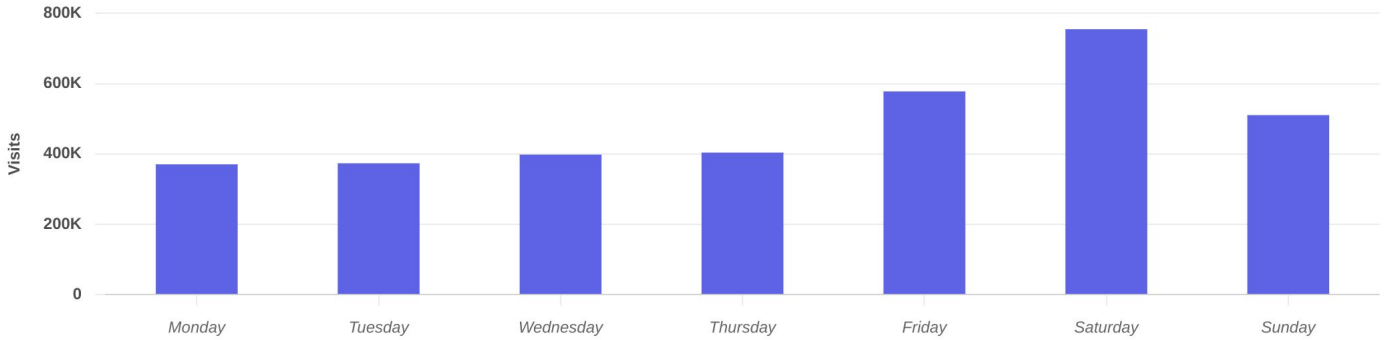

Property Overview

Dec 1, 2023 - Nov 30, 2024

Metrics

Lincoln Place

6165 N Illinois St, Fairview Heights, IL 62208

Visits	3.4M	Avg. Dwell Time	38 min
Visits / sq ft	12.47	Panel Visits	232.5K
Size - sq ft	271.9K (GLA)	Visits YoY	-3%
Visitors	688K	Visits Yo2Y	-2.5%
Visit Frequency	4.93	Visits Yo3Y	-5.6%

Dec 1st, 2023 - Nov 30th, 2024
Data provided by Placer Labs Inc. (www.placer.ai)

Visits Trend

Lincoln Place

N Illinois St, Fairview Heights, IL

Daily | Visits | Dec 1st, 2023 - Nov 30th, 2024
Data provided by Placer Labs Inc. (www.placer.ai)

Property Overview

Dec 1, 2023 - Nov 30, 2024

Daily Visits

Lincoln Place

6165 N Illinois St, Fairview Heights, IL 622...

Visits | Dec 1st, 2023 - Nov 30th, 2024
Data provided by Placer Labs Inc. (www.placer.ai)